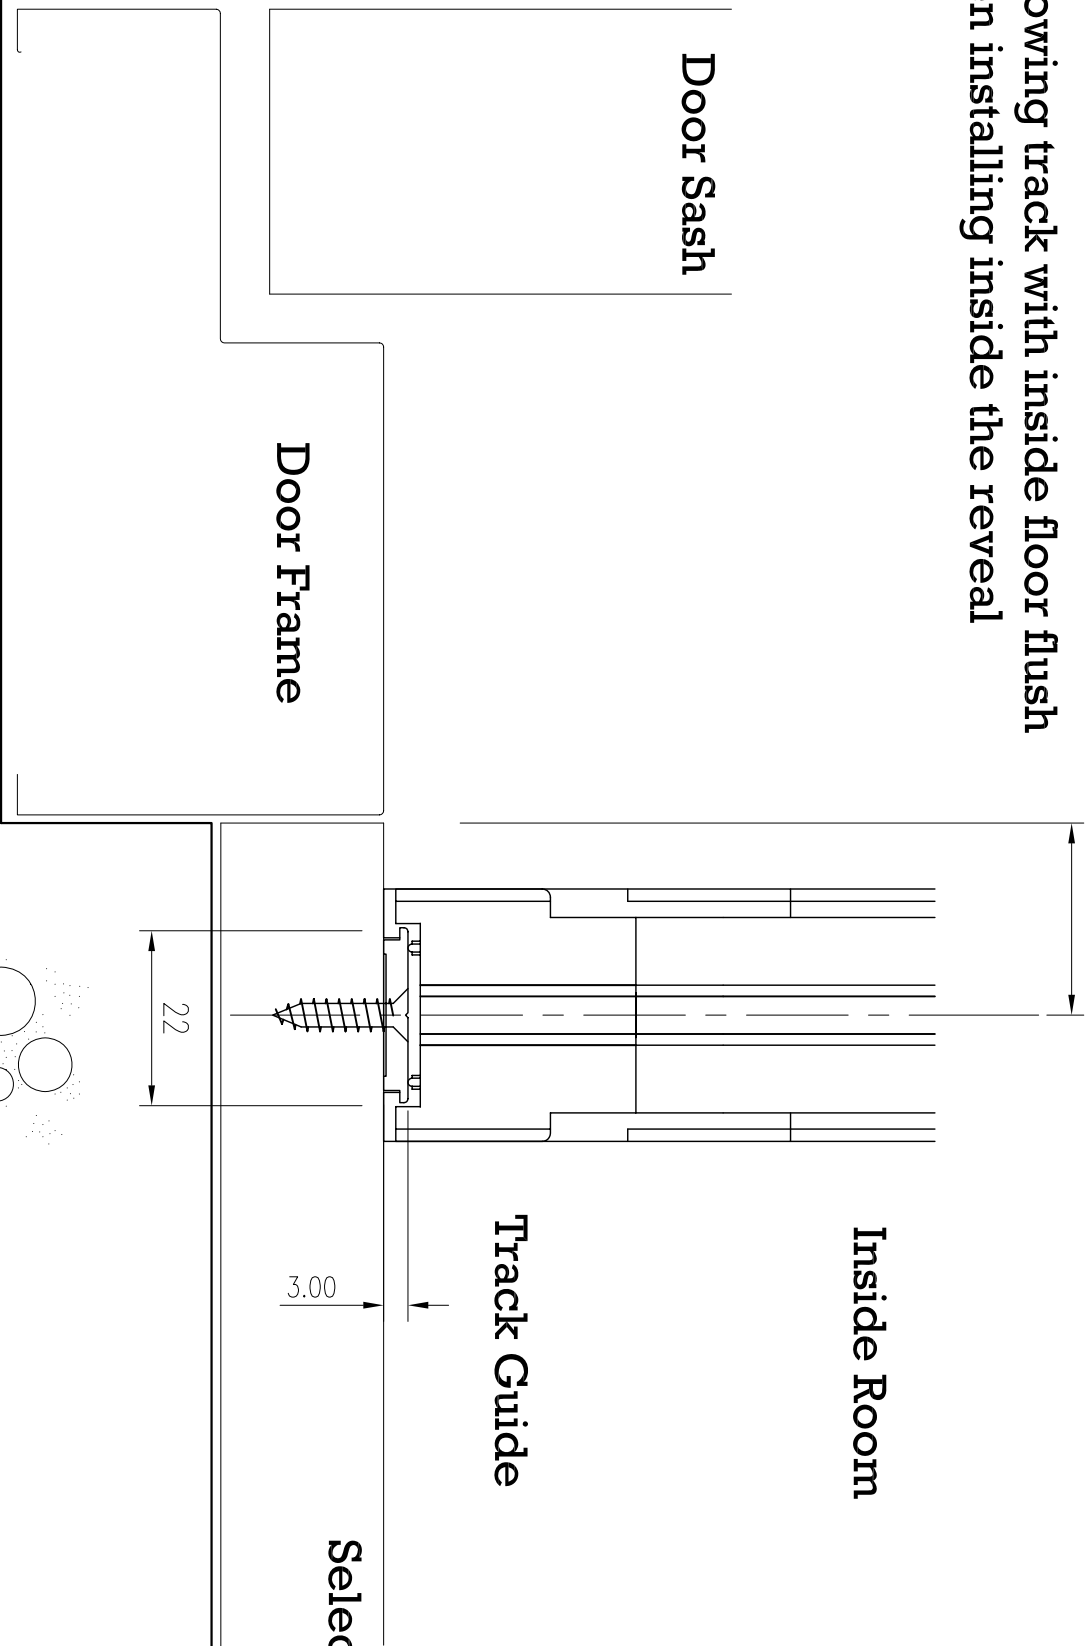

Detail showing track with inside floor flush when installing inside the reveal

25 MIN CLEARANCE

Sill